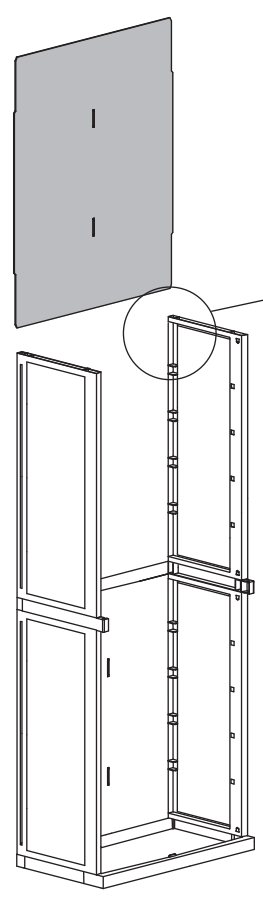

TREND MIDI

Art. 202 cm 65x37x165h | in 26x15x65h

A

PZ / PCS 2

B

PZ / PCS 4

C

PZ / PCS 4

3

4

5

00

00

6

D

7