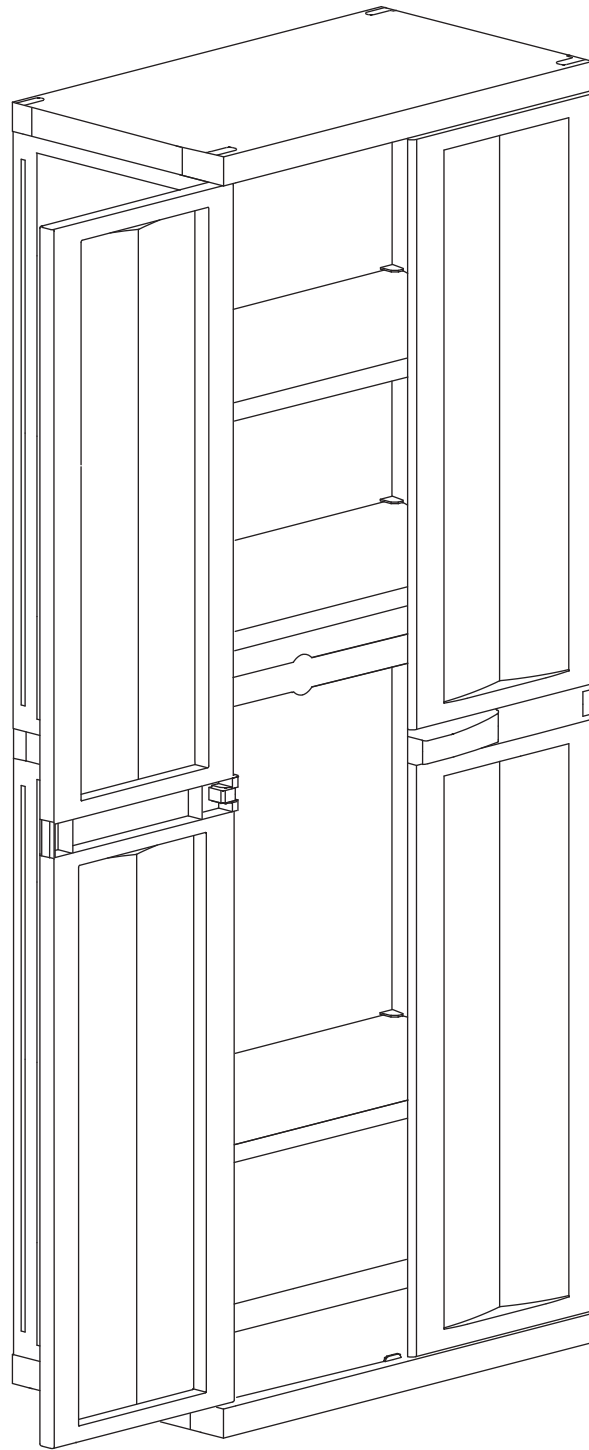

TREND MIDI

Art. 202 cm 65x37x165h | in 26x15x65h

A

PZ / PCS 2

B

PZ / PCS 4

C

PZ / PCS 4