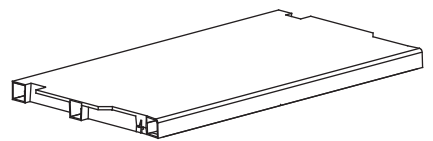

A

PZ / PCS 2

B

PZ / PCS 4

C

PZ / PCS 4

D

PZ / PCS 3