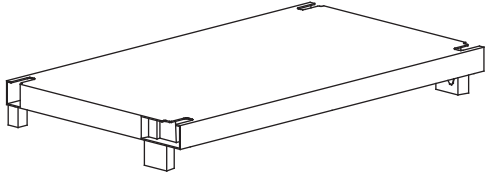

TREND MIDI

Art. 202 cm 65x37x165h | in 26x15x65h

A

PZ / PCS 2

B

PZ / PCS 4

C

PZ / PCS 4